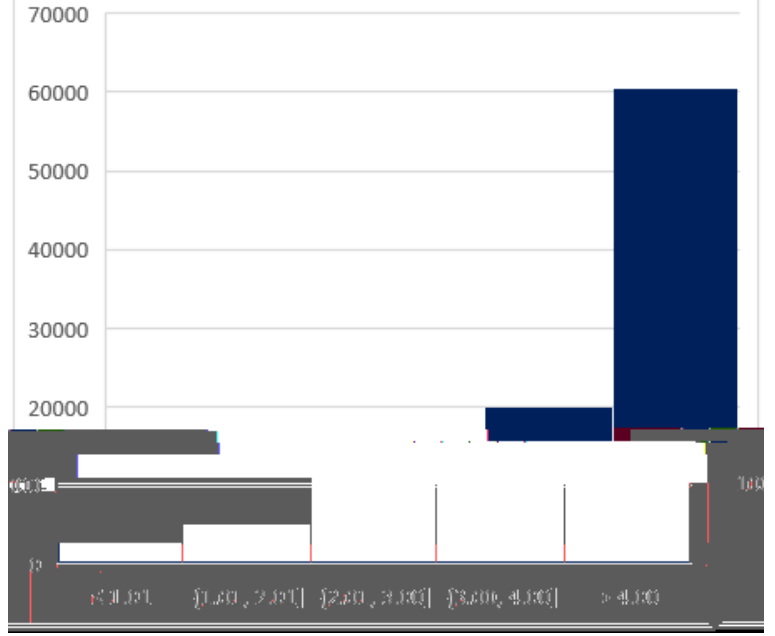

Mean	SD	Median	Response Rate (%)
------	----	--------	-------------------

Table 9: School of Computer

Mean	SD	Median	Response Rate (%)
1600	100	100	100

Table 10: University of South Alabama Overall

Mean	SD	Median	Response Rate (%)
60000	20000	15000	100